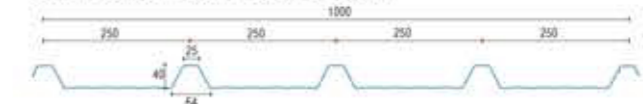

COMPATIBLE WITH ALUBEL DACH