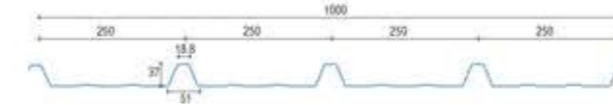

RIBBED SLABS IN POLYCARBONATE

IT IS A TRANSLUCENT COVERING ELEMENT IN COMPACT POLYCARBONATE, PRODUCED FOR ALL SECTIONS OF POLYURETHANE PANELS AND RIBBED SHEETS ON THE MARKET. THE PARTICULAR GEOMETRY GIVES THE PRODUCT HIGH FLEXIBILITY OF APPLICATION, BOTH AS AN INTRA-PITCH SKYLIGHT, AS A SKYLIGHT FROM RIDGE TO EAVES, AND AS A COMPLETELY TRANSPARENT ROOF.

TECHNICAL SPECIFICATIONS

TRANSLUCENT ROOF IN COMPACT POLYCARBONATE, UV-PROTECTED, CO-EXTRUDED ON THE OUTER SIDE, VARIABLE THICKNESS OF 1/2 MM, CRYSTAL OR OPAL COLOR.
DIMENSIONS: MODULE WITH VARIABLE WIDTH 1,000/1,240 MM, LENGTH CUT TO SIZE.

Thickness	1/2 mm
Thermal transmittance	U= 5,7 W/m²K
Color	Crystal / Opal
Light transmission	Crystal 85% / Opal 70%
Linear expansion	0.0650 mm/m°C
Operating temperature	-30°C + 120°C
Fire resistance certification: EN 13501-1	B-s1,d0

REQUEST LOAD TECHNICAL DATA SHEET FOR EACH PRODUCT

ALVECOMP-ROOF SHEETS MUST BE FASTENED IN CORRESPONDENCE OF THE STRUCTURES ON EACH UPPER PORTION OF THE RIB, WITH Ø 6.3 MM SCREWS, EQUIPPED OF THE PROVIDED GASKETS. THE USE OF OTHER TYPES OF FASTENERS CAN ALTER THE SHEET RESISTANCE. FOR FASTENING, IT IS RECOMMENDED PRE-DRILLING WITH A METAL DRILL BIT WITH A DIAMETER 2 MM BIGGER THAN THAT OF THE SCREW. OVER TIGHTENING OF THE FASTENING ELEMENTS PREVENTS THE MOVEMENT OF THE SHEETS DUE TO THERMAL EXPANSION, COMPROMISING THEIR INTEGRITY.

AVAILABLE SECTIONS:

COMPATIBLE WITH LATTONEDIL EUROCIINQUE

COMPATIBLE WITH LATTONEDIL ISOCOPRE

COMPATIBLE WITH ADRIA ROOF

COMPATIBLE WITH ISOLPACK DELTA 5

COMPATIBLE WITH ISOPAN ISOCOP 5

COMPATIBLE WITH MARCEGAGLIA TD5

COMPATIBLE WITH ITALPANNELLI PENTA 01

COMPATIBLE WITH ALUBEL DACH

COMPATIBLE WITH G9/ ALUBEL 28

COMPATIBLE WITH PROFILO 20/75

COMPATIBLE WITH PROFILO EGB 401

ACCESSORIES: