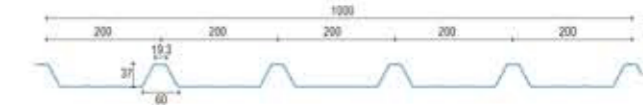

COMPATIBLE WITH LATTONEDIL ISOCOPRE