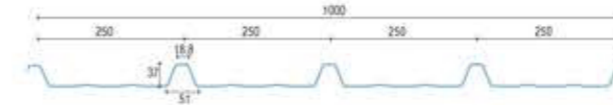

COMPATIBLE WITH ADRIA ROOF