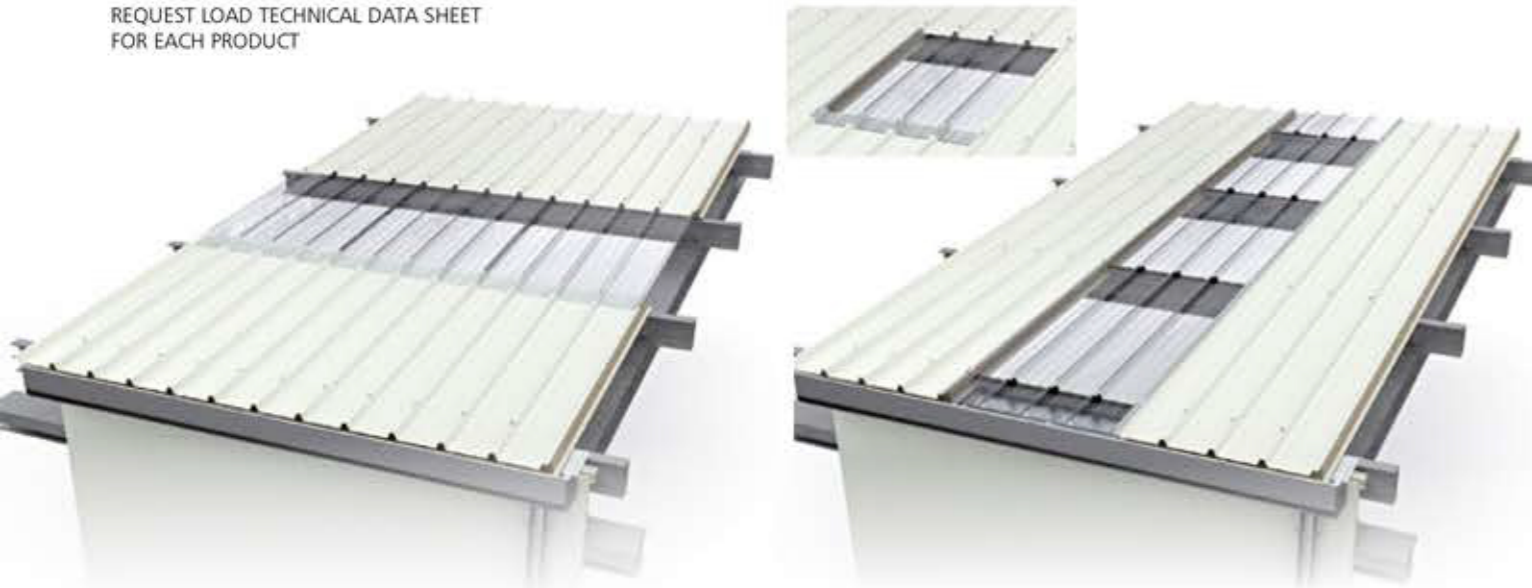

RIBBED SLABS IN POLYCARBONATE

IT IS A TRANSLUCENT COVERING ELEMENT IN COMPACT POLYCARBONATE, PRODUCED FOR ALL SECTIONS OF POLYURETHANE PANELS AND RIBBED SHEETS ON THE MARKET. THE PARTICULAR GEOMETRY GIVES THE PRODUCT HIGH FLEXIBILITY OF APPLICATION, BOTH AS AN INTRA-PITCH SKYLIGHT, AS A SKYLIGHT FROM RIDGE TO EAVES, AND AS A COMPLETELY TRANSPARENT ROOF.

TECHNICAL SPECIFICATIONS

TRANSLUCENT ROOF IN COMPACT POLYCARBONATE, UV-PROTECTED, CO-EXTRUDED ON THE OUTER SIDE, VARIABLE THICKNESS OF 1/2 MM, CRYSTAL OR OPAL COLOR.
DIMENSIONS: MODULE WITH VARIABLE WIDTH 1,000/1,240 MM, LENGTH CUT TO SIZE.

Thickness	1/2 mm
Thermal transmittance	U= 5,7 W/m²K
Color	Crystal / Opal
Light transmission	Crystal 85% / Opal 70%
Linear expansion	0.0650 mm/m°C
Operating temperature	-30°C + 120°C
Fire resistance certification: EN 13501-1	B-s1,d0

REQUEST LOAD TECHNICAL DATA SHEET FOR EACH PRODUCT

TRANSVERSAL SKYLIGHT

EAVES TO RIDGE SKYLIGHT

ALVECOMP-ROOF SHEETS MUST BE FASTENED IN CORRESPONDENCE OF THE STRUCTURES ON EACH UPPER PORTION OF THE RIB, WITH Ø 6.3 MM SCREWS, EQUIPPED OF THE PROVIDED GASKETS. THE USE OF OTHER TYPES OF FASTENERS CAN ALTER THE SHEET RESISTANCE. FOR FASTENING, IT IS RECOMMENDED PRE-DRILLING WITH A METAL DRILL BIT WITH A DIAMETER 2 MM BIGGER THAN THAT OF THE SCREW. OVER TIGHTENING OF THE FASTENING ELEMENTS PREVENTS THE MOVEMENT OF THE SHEETS DUE TO THERMAL EXPANSION, COMPROMISING THEIR INTEGRITY.