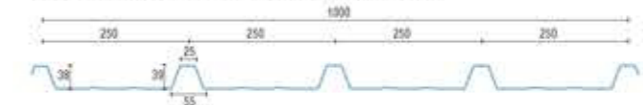

COMPATIBLE WITH MARCEGAGLIA TD5